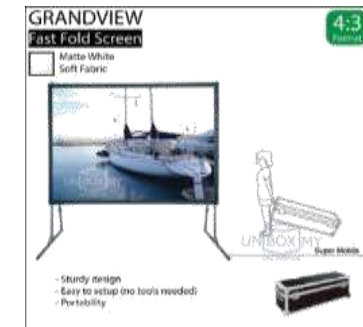

MODEL	DESCRIPTION	RETAIL EXCL VAT
Super Mobile Fastfold	Price includes Freight Case, Frame and Legs, EXCLUDES MATERIAL AND SKIRT which are listed separately.	
SUPER100 SET	100" 4:3 Super Mobile Fastfold Frame, case and legs, for 2032 x 1524mm viewing size material	9 750,00
100 4:3 Front	2032 x 1524mm white front fabric only	3 200,00
100 4:3 Rear	2032 x 1524mm transparent rear fabric only	4 400,00
100 4:3 Skirt	100" 4:3 Supermobile skirt only	1 200,00
SUPER120 SET	120" 4:3 Super Mobile Fastfold Frame, case and legs, for 2438 x 1828mm viewing size material	10 500,00
120 4:3 Front	2438 x 1828mm white front fabric only	4 100,00
120 4:3 Rear	2438 x 1828mm transparent rear fabric only	5 400,00
120 4:3 Skirt	120" 4:3 Supermobile skirt only	1 290,00
SUPER150 SET	150" 4:3 Super Mobile Fastfold Frame, case and legs, for 3048 x 2286mm viewing size material	15 200,00
150 4:3 Front	3048 x 2286mm white front fabric only	5 100,00
150 4:3 Rear	3048 x 2286mm transparent rear fabric only	6 300,00
150 4:3 Skirt	150" 4:3 Supermobile skirt only	1 400,00
SUPER180 SET	180" 4:3 Super Mobile Fastfold Frame, case and legs, for 3658 x 2743mm viewing size material	15 960,00
180 4:3 Front	3658 x 2743mm white front fabric only	6 650,00
180 4:3 Rear	3658 x 2743mm transparent rear fabric only	8 200,00
180 4:3 Skirt	180" 4:3 Supermobile skirt only	1 520,00
SUPER200 SET	200" 4:3 Super Mobile Fastfold Frame, case and legs, for 4064 x 3048mm viewing size material	17 500,00
200 4:3 Front	4064 x 3048mm white front fabric only	7 600,00
200 4:3 Rear	4064 x 3048mm transparent rear fabric only	9 750,00
200 4:3 Skirt	200" 4:3 Supermobile skirt only	1 950,00