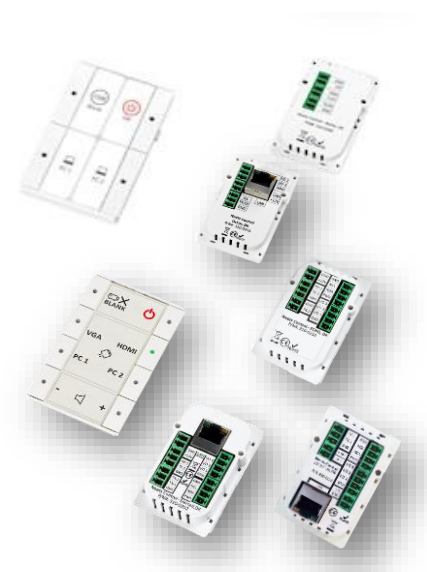

MODEL	DESCRIPTION	RETAIL EXCL VAT
Control Keypads		
BRAVO	4-Button AV control system, 4 Freely configurable keypad buttons, 1 Uni-directional RS-232 port or 1 IR port, 1 General Purpose I/O port, 1 front USB port. Automatic timer functions can switch AV-equipment off when inactive.	4 283,38
OSCAR	4-Button AV control system with Remote Monitoring, 4 Freely configurable keypad buttons, 1 Bi-directional RS-232 port or 1 IR port, 2 General Purpose I/O ports, 1 front USB port, 1 Ethernet port, Central Control software included.	4 669,66
ECHO	8-Button AV control system, 8 Freely configurable keypad buttons, 1 Bi-directional RS-232, 1 Uni-directional RS-232 or 1 IR port, 3 General Purpose I/O port, 1 NEB port (Neets Expansion Bus), 1 front USB port.	6 231,48
ECHO PLUS	8-Button AV control system with Remote Monitoring, 8 Freely configurable keypad buttons, 1 Bi-directional RS-232, 1 Uni-directional RS-232 or 1 IR port, 3 General Purpose I/O port, 1 NEB port (Neets Expansion Bus), 1 front USB port, 1 Ethernet port:Used for controlling two LAN devices & connection to Central Control and Project Designer. Central Control software included	8 180,03
SIERRA II	8-Button AV control system with iOS/Android support and Remote Monitoring, 8 Freely configurable keypad buttons, 1 Bi-directional RS-232 port or 2 IR ports, 2 Uni-directional RS-232 or 4 IR ports, 1 Ethernet port, 3 General Purpose I/O ports, 1 NEB port (Neets Expansion Bus), 1 front USB port, 1 Ethernet port:Used for controlling two LAN devices & connection to Central Control & Project Designer, PoE support, Email notifications & warnings, Infrared learner. Central Control software included.	11 686,34
UNIFORM 8 BUTTON	Neets Control – UniForm provides uniform AV control interface in all rooms regardless of chosen room and quipment.UniForm is a compact, highly customizable AV-control system in Danish design suitable for wall-mounting ensuring visible, easy-to-find remoteUniForm has PoE and never runs out of battery. PoE support to avoid an external PSU	8 383,79
Touch Pads		
TOUCH PANEL 4	4" AV control touch panel, fully customisable, POE powered. Wall bracket included	12 628,77
TOUCH PANEL 7	7" AV control touch panel, fully customisable, POE powered. Wall bracket included or can be installed in 1 gang back box or used with the optional table stand	17 211,23
TOUCH PANEL 10	10" AV control touch panel, fully customisable, POE powered. Wall bracket included or can be installed in 1 gang back box or used with the optional table stand	24 649,77
TOUCH PANEL 4 + LIMA	4" AV control touch panel bundled with Neets LIMA system controller	23 330,21
TOUCH PANEL 7 + TANGO	7" AV control touch panel bundled with Neets TANGO system controller	31 824,69