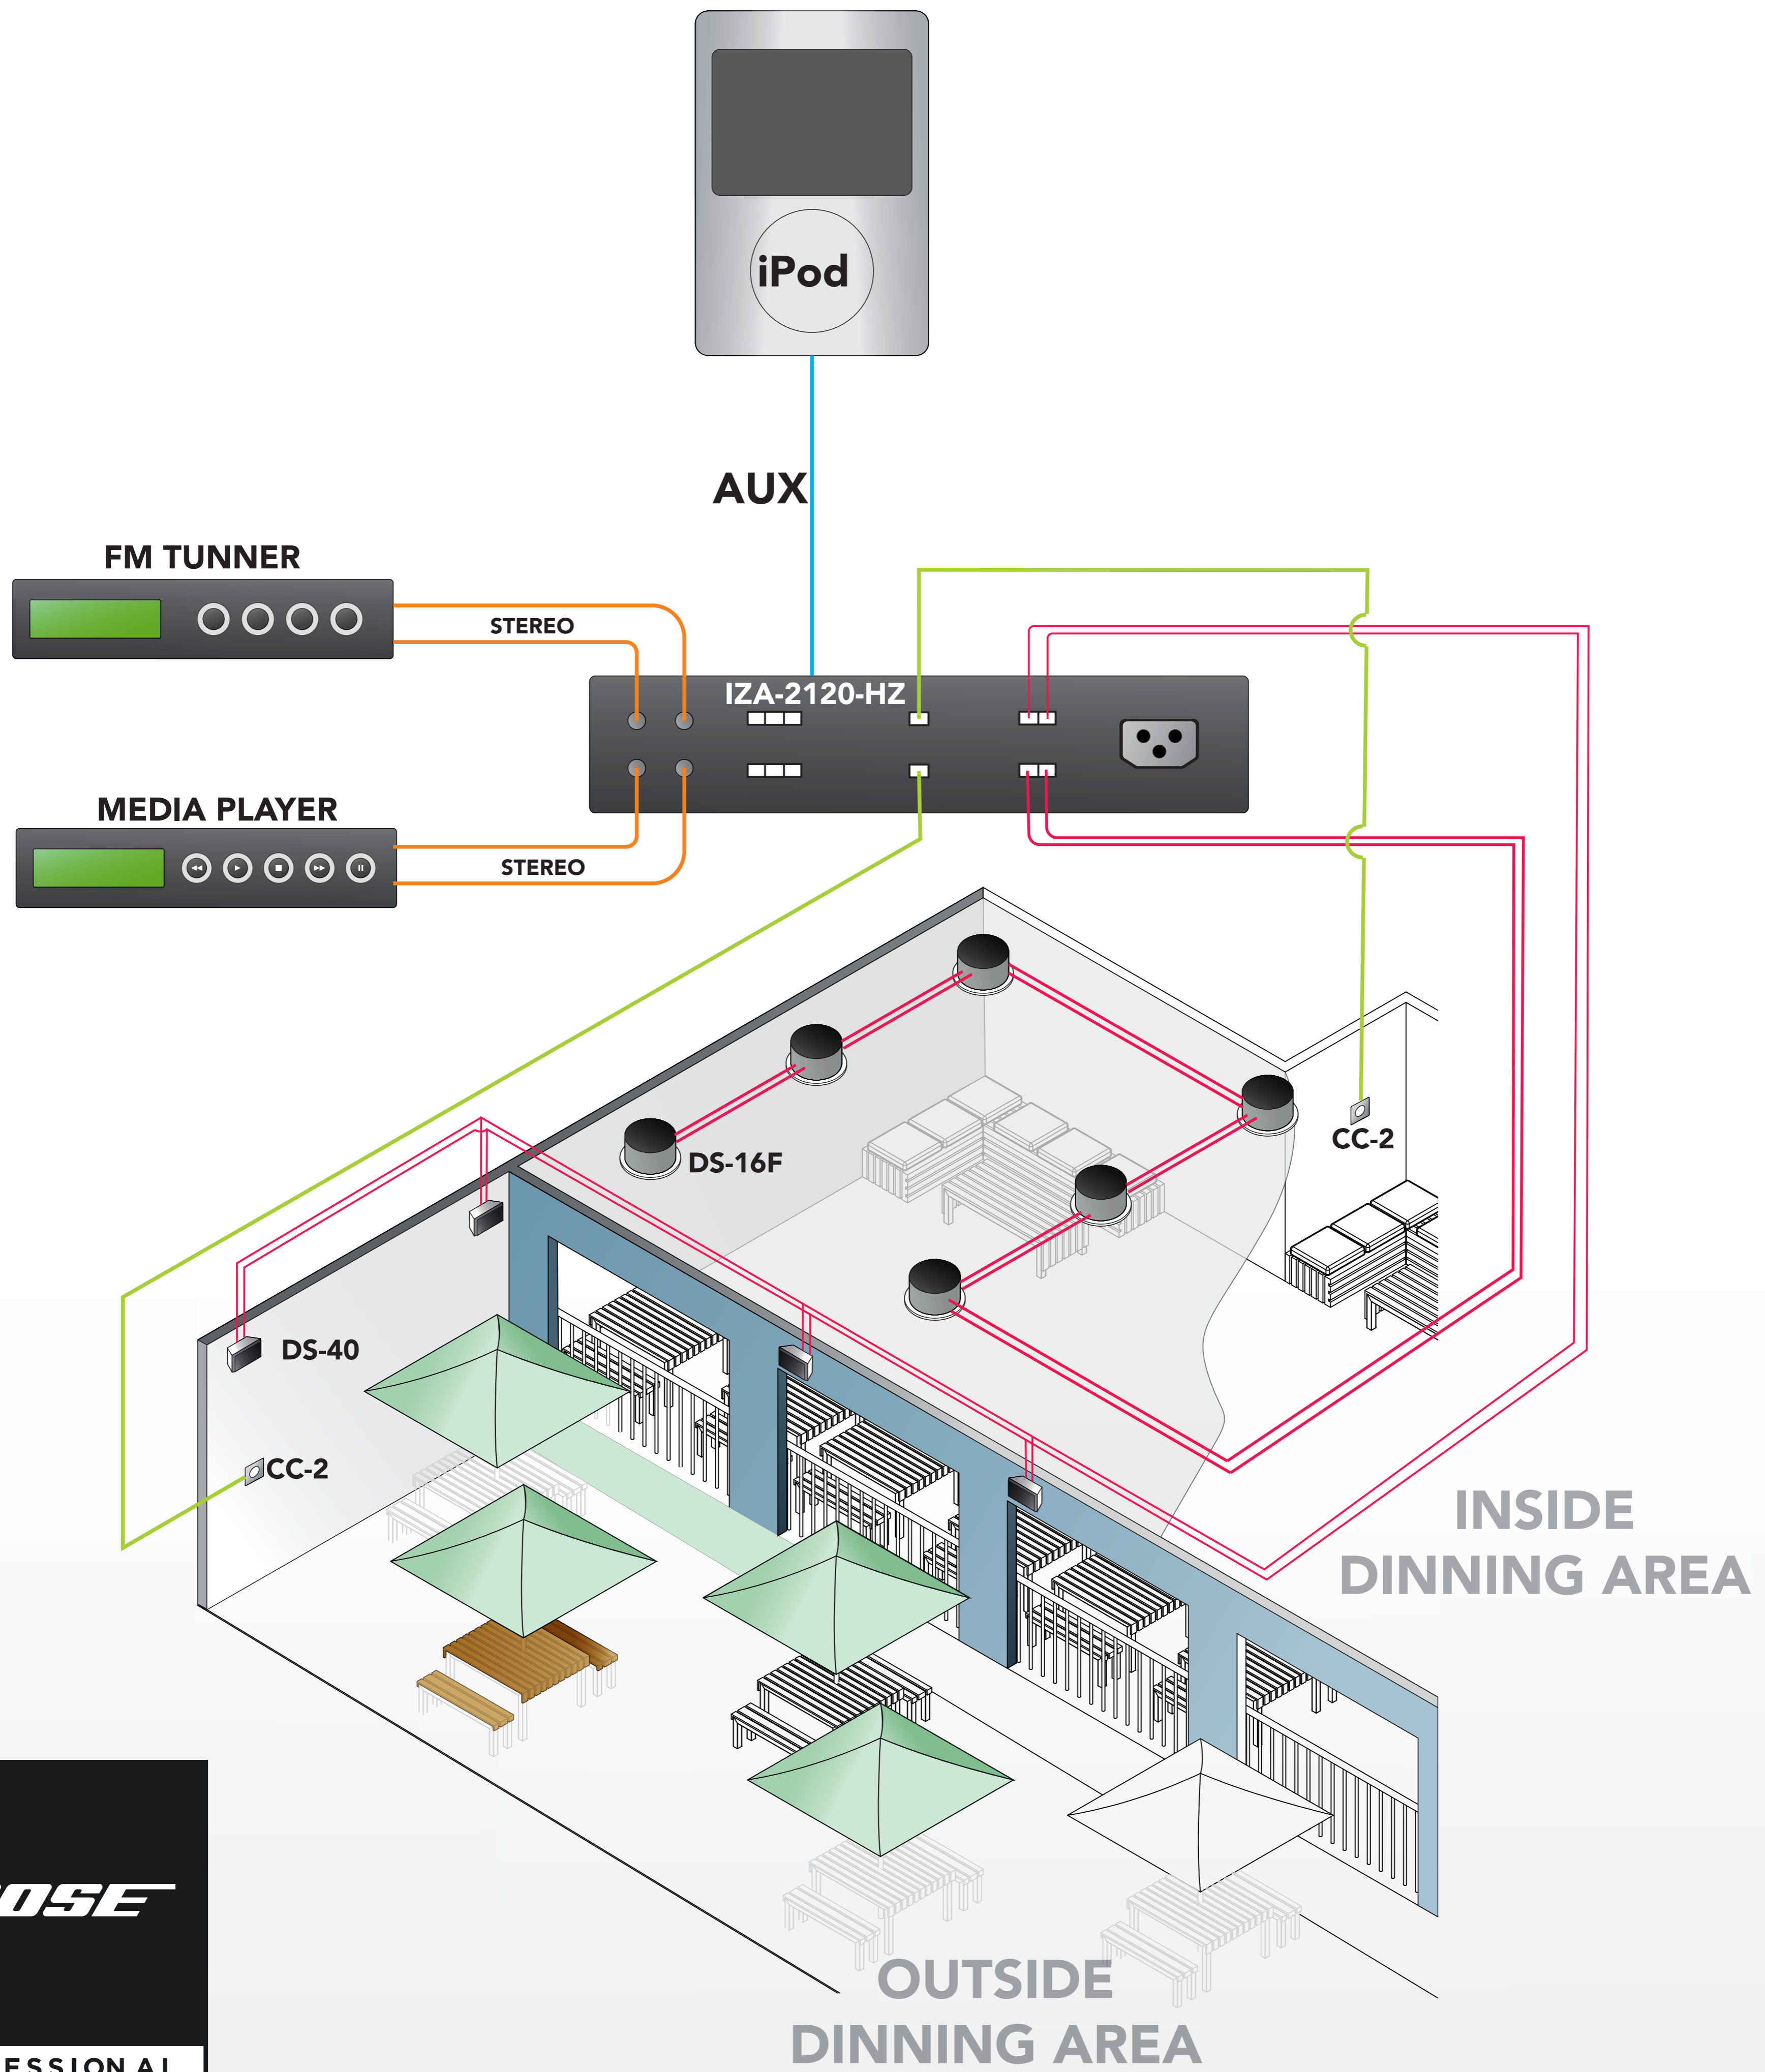

RESTAURANT BGM SYSTEM

SOLUTION

The Bose FreeSpace series amp and speakers provide the perfect solution for a 2 zone restaurant BGM system.

The Bose IZA2120 is a 2-zone mixer amp that provides inputs for 2 sources and auxiliary input. Remote volume and source selection is available per zone.

The Bose DS-16 ceiling speakers provides excellent audio coverage and wide sonic performance. The Bose DS-40-SE loudspeaker is an excellent choice for outdoor use and features on IP-65 ratings for environmental and weather conditions.

KEY

- SPEAKER CABLE
- STEREO
- CONTROL
- AUX