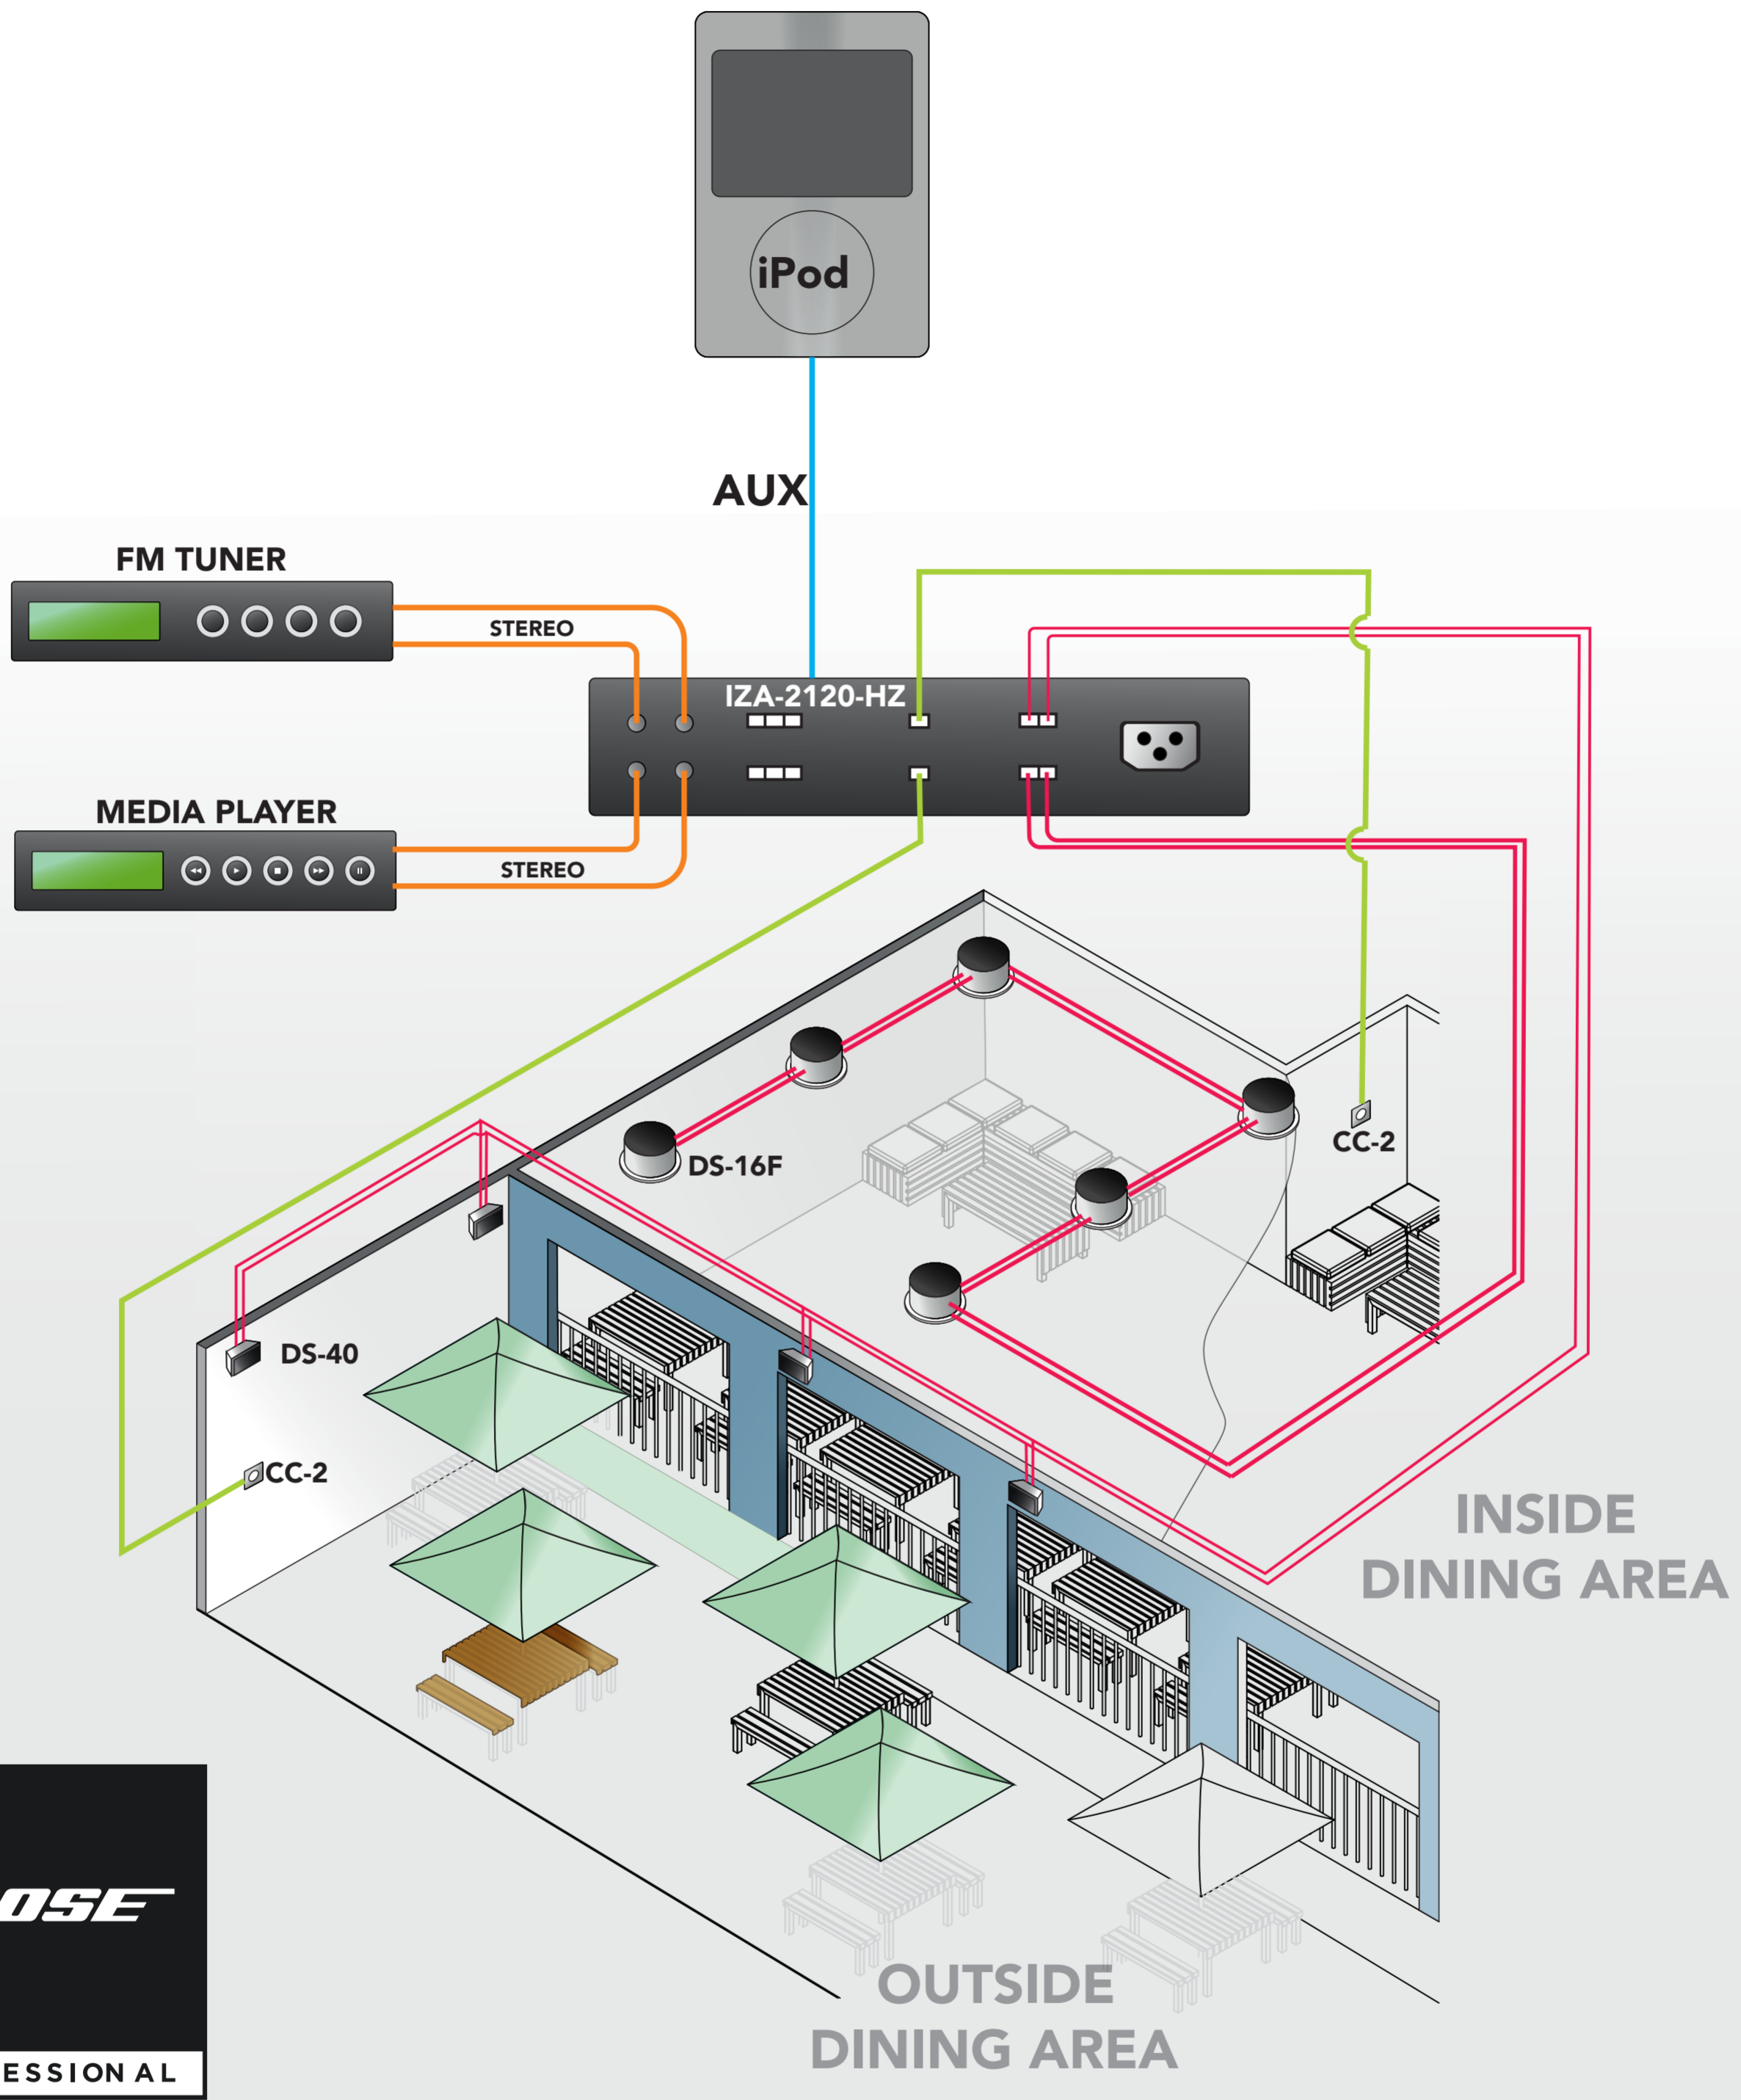

# RESTAURANT BGM SYSTEM

## SOLUTION

The Bose FreeSpace series amplifier and speakers provide the perfect solution for a 2 zone restaurant background music system.

The Bose IZA2120 is a 2-zone mixer amplifier that provides inputs for 2 sources and auxiliary input. Remote volume and source selection is available per zone.

## KEY

- SPEAKER CABLE
- STEREO
- CONTROL
- AUX