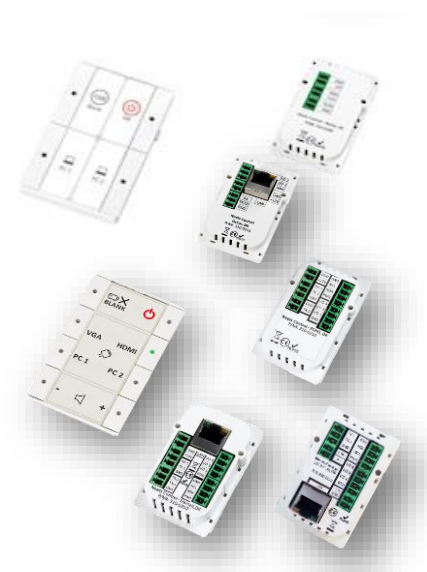

MODEL	DESCRIPTION	RETAIL EXCL VAT
Control Keypads		
BRAVO	4-Button AV control system, 4 Freely configurable keypad buttons, 1 Uni-directional RS-232 port or 1 IR port, 1 General Purpose I/O port, 1 front USB port. Automatic timer functions can switch AV-equipment off when inactive.	4 283,38
OSCAR	4-Button AV control system with Remote Monitoring, 4 Freely configurable keypad buttons, 1 Bi-directional RS-232 port or 1 IR port, 2 General Purpose I/O ports, 1 front USB port, 1 Ethernet port, Central Control software included.	5 062,26
ECHO	8-Button AV control system, 8 Freely configurable keypad buttons, 1 Bi-directional RS-232, 1 Uni-directional RS-232 or 1 IR port, 3 General Purpose I/O port, 1 NEB port (Neets Expansion Bus), 1 front USB port.	6 231,48
ECHO PLUS	8-Button AV control system with Remote Monitoring, 8 Freely configurable keypad buttons, 1 Bi-directional RS-232, 1 Uni-directional RS-232 or 1 IR port, 3 General Purpose I/O port, 1 NEB port (Neets Expansion Bus), 1 front USB port, 1 Ethernet port:Used for controlling two LAN devices & connection to Central Control and Project Designer. Central Control software included	8 180,03
SIERRA II	8-Button AV control system with iOS/Android support and Remote Monitoring, 8 Freely configurable keypad buttons, 1 Bi-directional RS-232 port or 2 IR ports, 2 Uni-directional RS-232 or 4 IR ports, 1 Ethernet port, 3 General Purpose I/O ports, 1 NEB port (Neets Expansion Bus), 1 front USB port, 1 Ethernet port:Used for controlling two LAN devices & connection to Central Control & Project Designer, PoE support, Email notifications & warnings, Infrared learner. Central Control software included.	11 686,34
UNIFORM 8 BUTTON	Neets Control – UniForm provides uniform AV control interface in all rooms regardless of chosen room and quipment.UniForm is a compact, highly customizable AV-control system in Danish design suitable for wall-mounting ensuring visible, easy-to-find remoteUniForm has PoE and never runs out of battery. PoE support to avoid an external PSU	8 383,79
Touch Pads		
TOUCH PANEL 4	4" AV control touch panel, fully customisable, POE powered. Wall bracket included	12 628,77
TOUCH PANEL 7	7" AV control touch panel, fully customisable, POE powered. Wall bracket included or can be installed in 1 gang back box or used with the optional table stand	17 211,23
TOUCH PANEL 10	10" AV control touch panel, fully customisable, POE powered. Wall bracket included or can be installed in 1 gang back box or used with the optional table stand	24 649,77
TOUCH PANEL 4 + LIMA	4" AV control touch panel bundled with Neets LIMA system controller	23 330,21
TOUCH PANEL 7 + TANGO	7" AV control touch panel bundled with Neets TANGO system controller	31 824,69